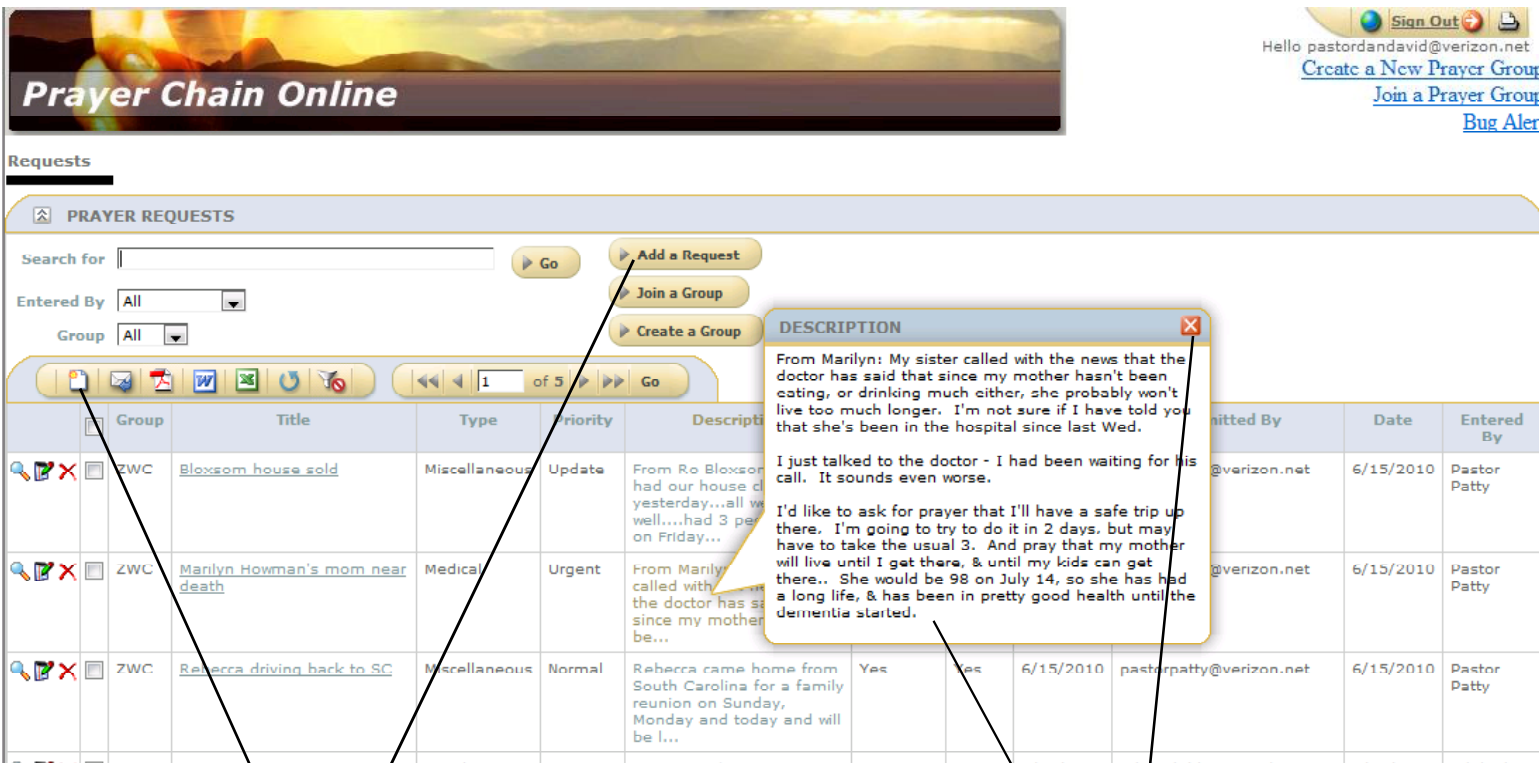

Sign in here

Create an account here

Click save after entering info. You'll be taken back to a log-in screen.

After you choose our group, click on the save button.

Sign in and click on Join a group. You'll come to this page and you need to browse the PRIVATE groups for ZWC. You'll need to wait for approval

Add a prayer request by clicking on either of these buttons. Your request has to be approved before it will show up.

Hover over a request to read it (or click on the title). Click the X to get rid of it and see another request.