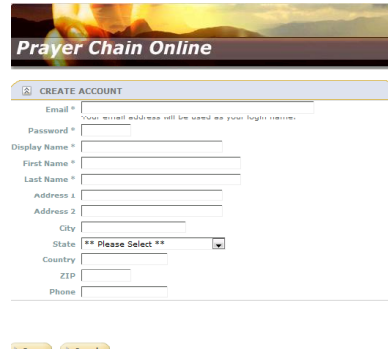

Sign in here

Create an account here

Click save after entering info. You'll be taken back to a log-in screen.

After you choose our group, click on the save button.

Sign in and click on Join a group. You'll come to this page and you need to browse the PRIVATE groups for ZWC. You'll need to wait for approval

Add a prayer request by clicking on either of these buttons. Your request has to be approved before it will show up.

Hover over a request to read it (or click on the title). Click the X to get rid of it and see another request.