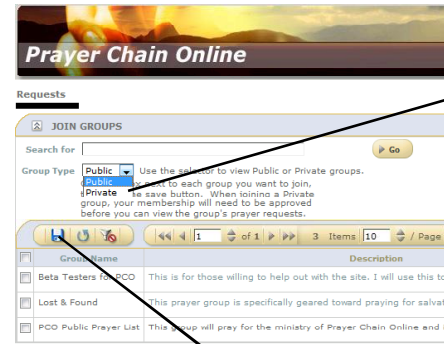

Sign in here

Create an account here

Click save after entering info. You'll be taken back to a log-in screen.

After you choose our group, click on the save button.

Sign in and click on Join a group. You'll come to this page and you need to browse the PRIVATE groups for ZWC. You'll need to wait for approval

Add a prayer request by clicking on either of these buttons. Your request has to be approved before it will show up.

Hover over a request to read it (or click on the title). Click the X to get rid of it and see another request.